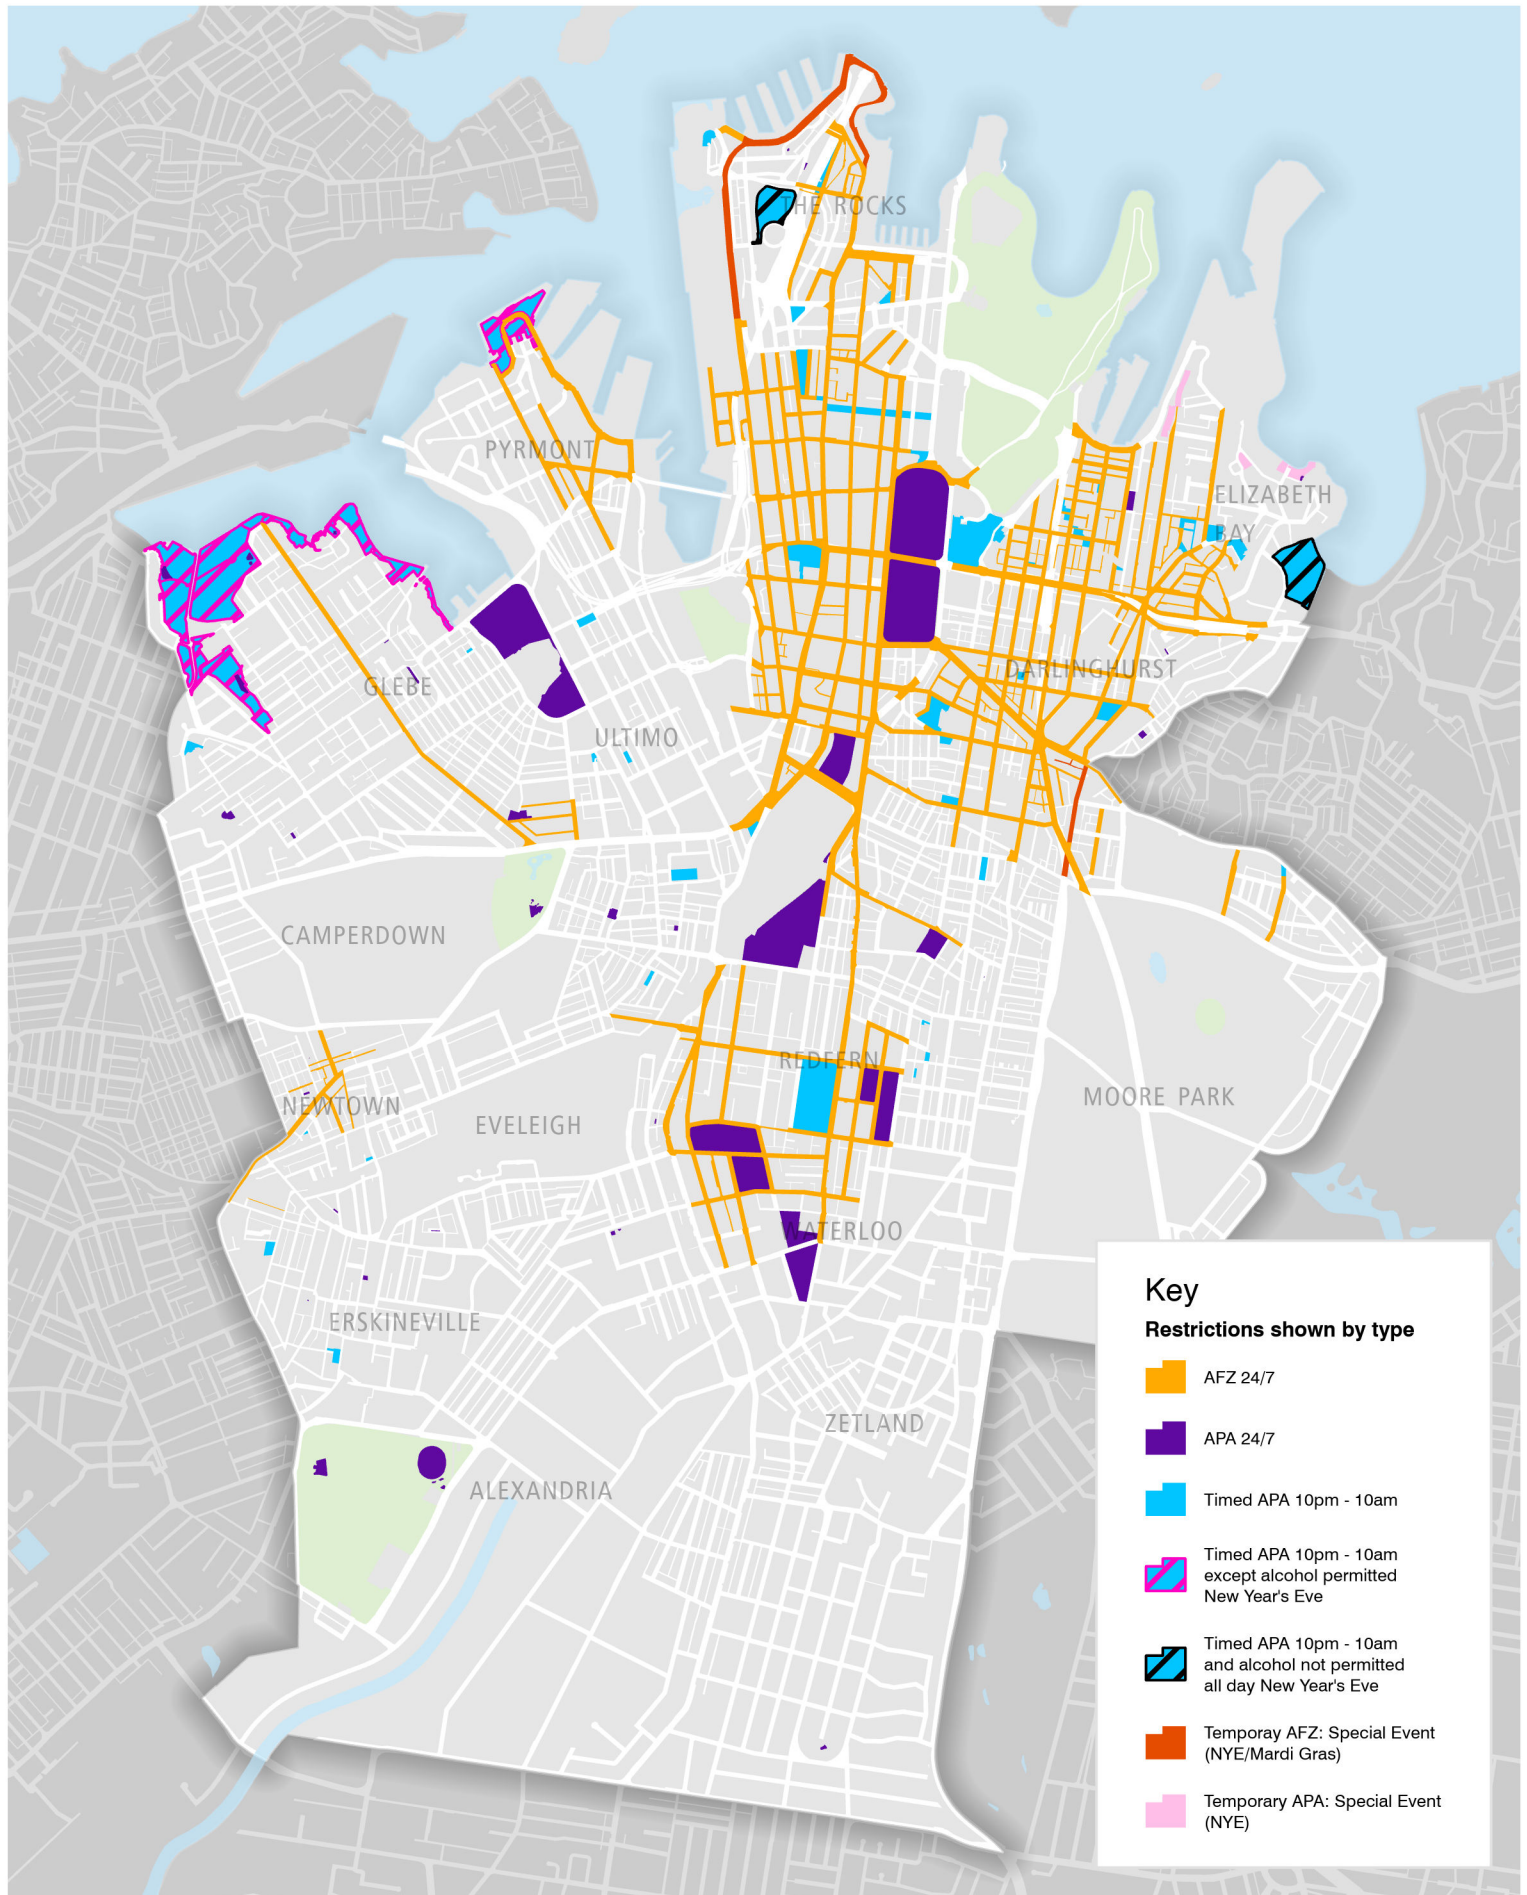

Attachment B

**Updated Map of Alcohol Restrictions for
Public Exhibition**

Alcohol restrictions proposed for public exhibition - by type

Key

Restrictions shown by type

-  AFZ 24/7
-  APA 24/7
-  Timed APA 10pm - 10am
-  Timed APA 10pm - 10am except alcohol permitted New Year's Eve
-  Timed APA 10pm - 10am and alcohol not permitted all day New Year's Eve
-  Temporary AFZ: Special Event (NYE/Mardi Gras)
-  Temporary APA: Special Event (NYE)